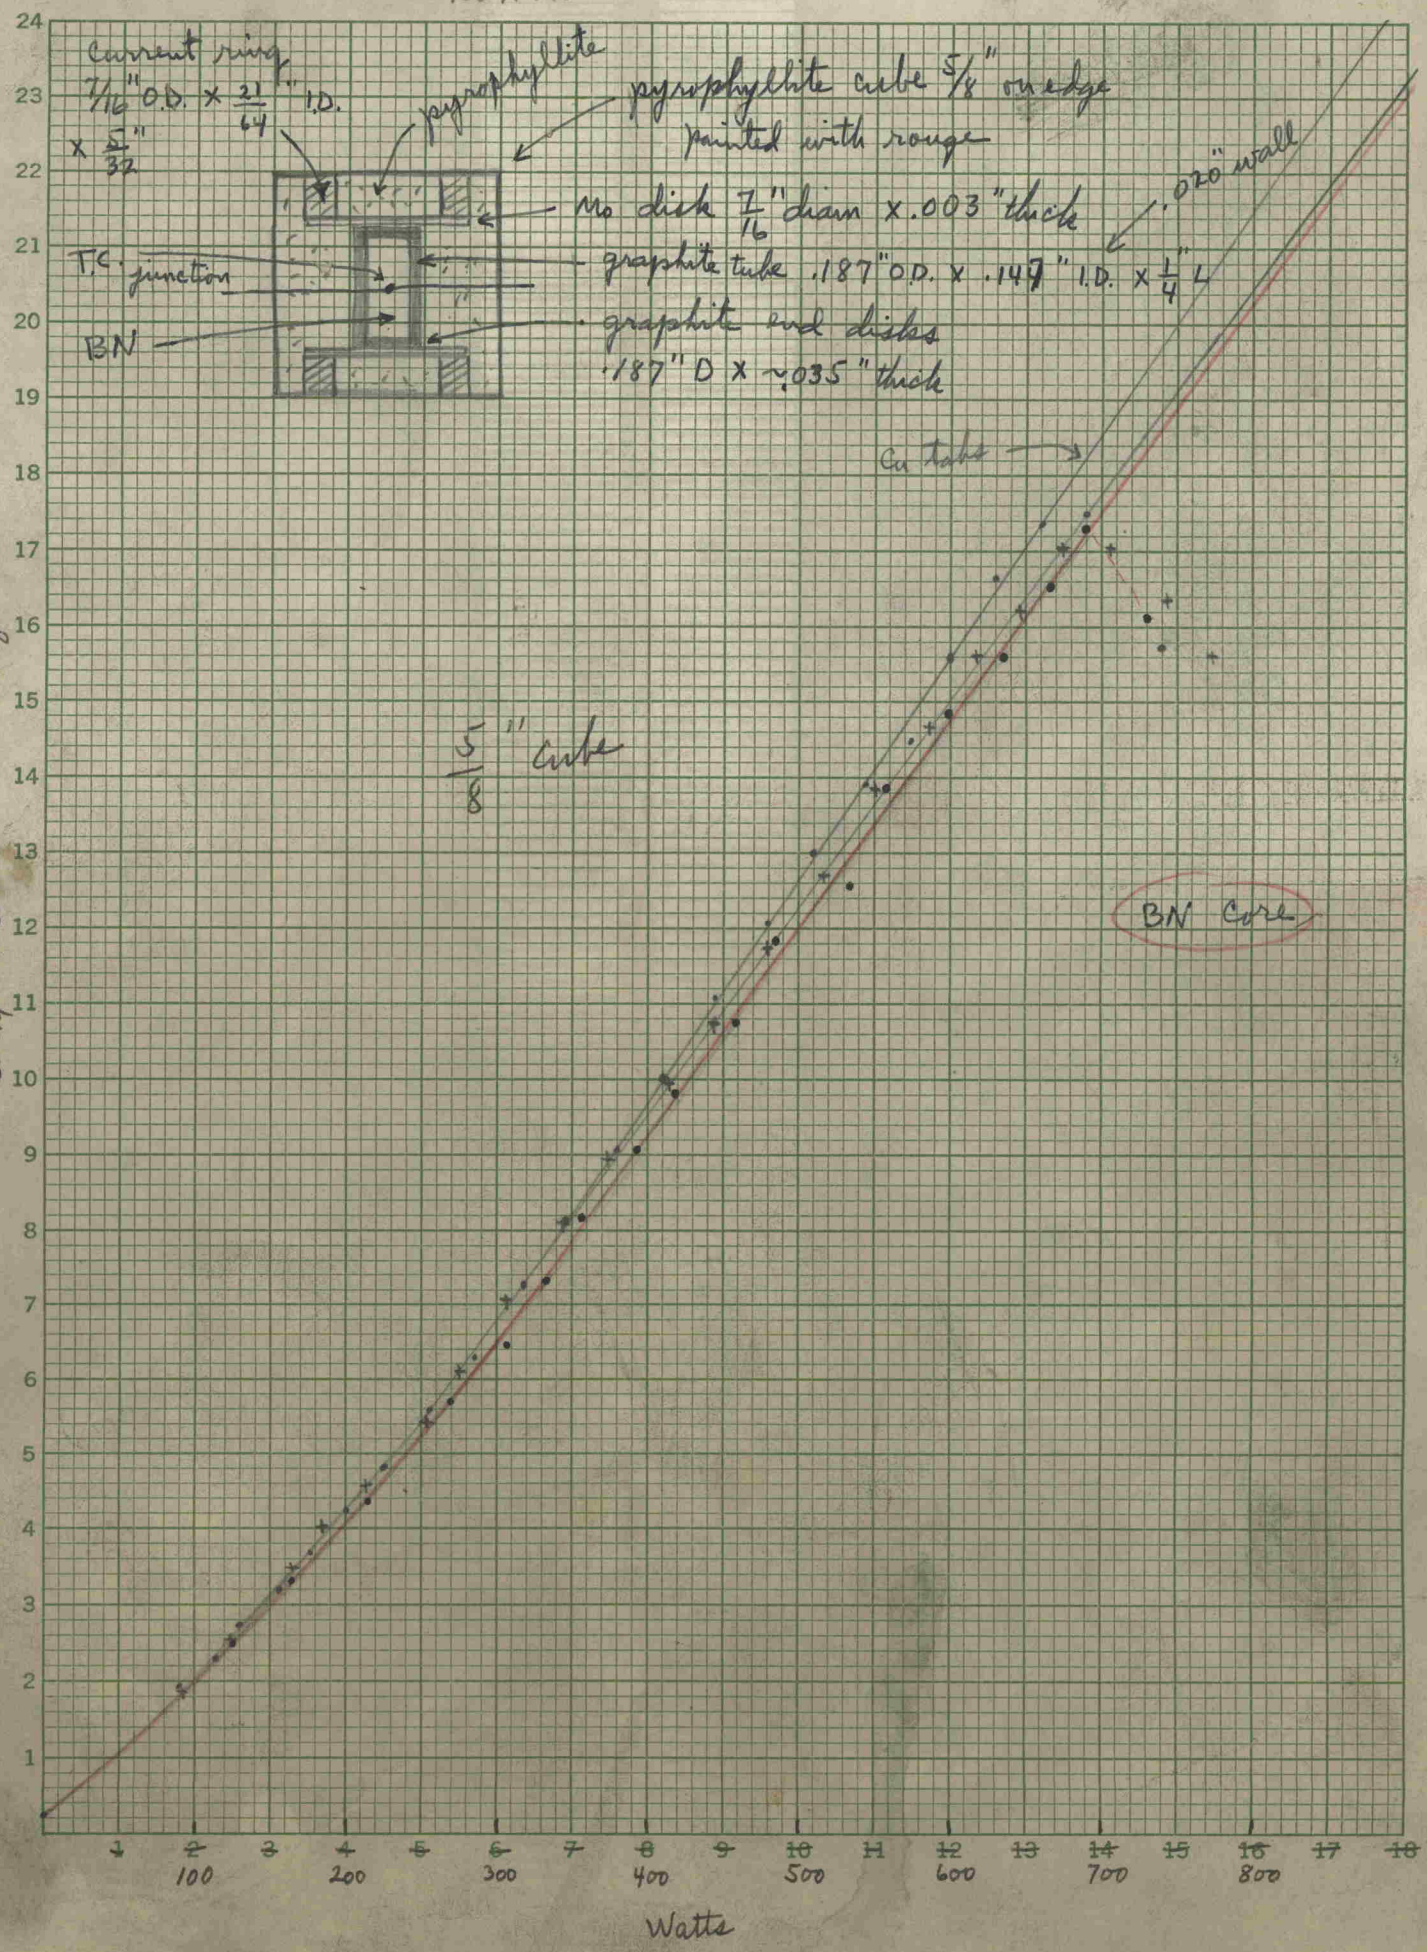

• Run # 1/16 Mar 1968 HJH  
 + Run # 2/22 Mar 1968 HJH

• #1/23 Mar 1968 HJH (Cu tabs)

5 Squares to the Centimeter  
 MADE IN U.S.A.

12-189  
 5789